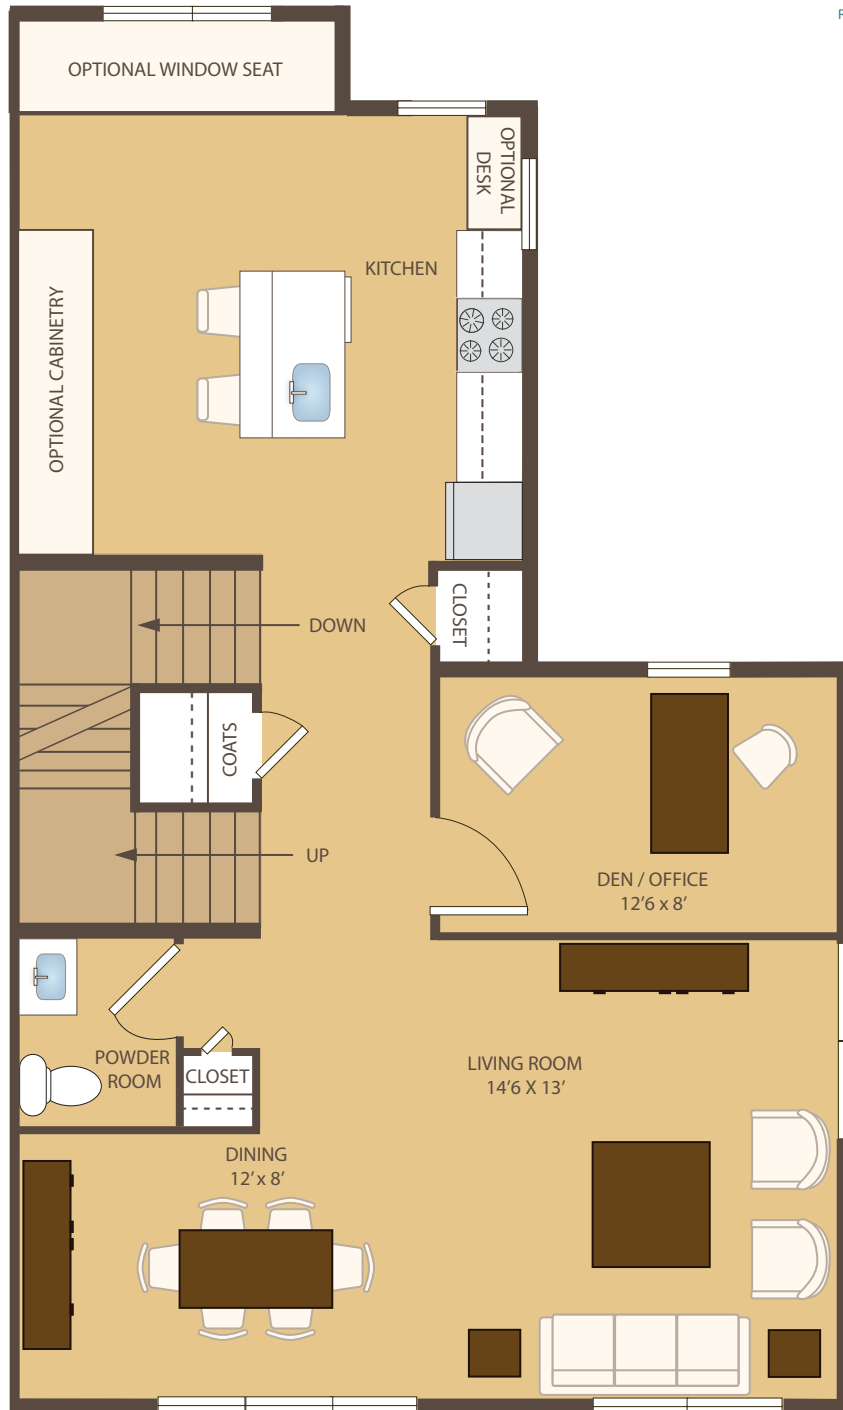

SELECTIVE? You're in your element.

Kelly  
FIRST FLOOR

TOWNHOME  
2466 sq. ft. | 3 BR 3.5 BA

SELECTIVE? You're in your element.

**Kelly**  
SECOND FLOOR

TOWNHOME  
2466 sq. ft. | 3 BR 3.5 BA

SELECTIVE? You're in your element.

Kelly  
THIRD FLOOR

TOWNHOME  
2466 sq. ft. | 3 BR 3.5 BA