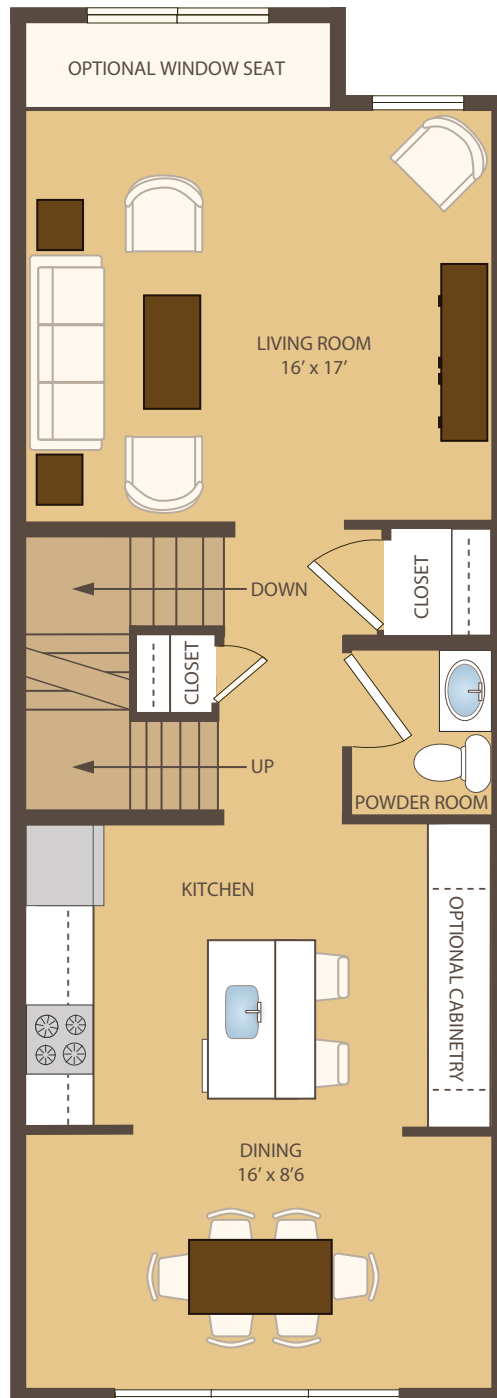

SELECTIVE? You're in your element.

Hunter
FIRST FLOOR

TOWNHOME
2062 sq. ft. | 2 BR 2.5 BA

SELECTIVE? You're in your element.

Hunter
SECOND FLOOR

TOWNHOME
2062 sq. ft. | 2 BR 2.5 BA

SELECTIVE? You're in your element.

Hunter
THIRD FLOOR

TOWNHOME
2062 sq. ft. | 2 BR 2.5 BA